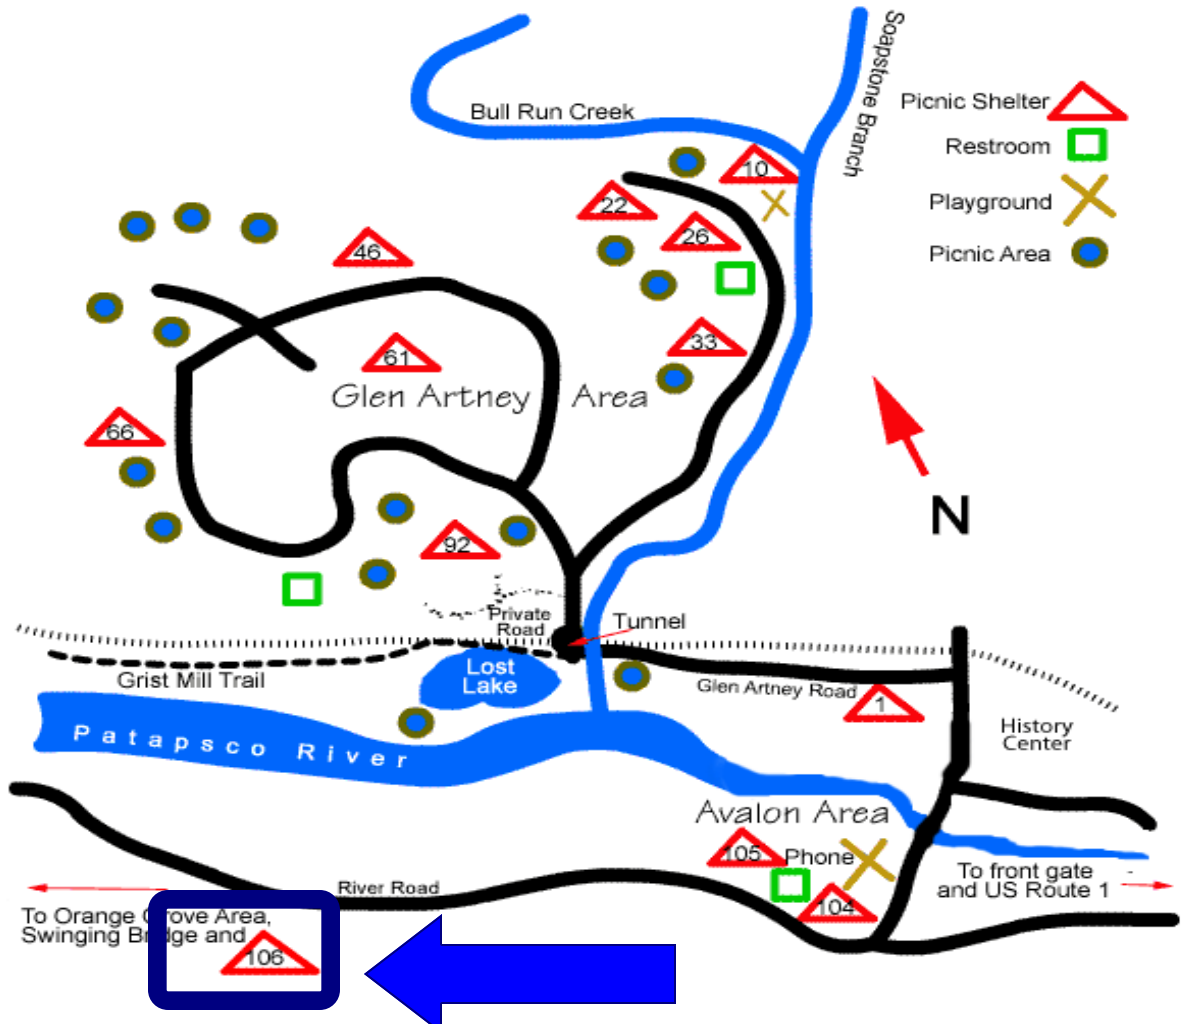

# Summer Picnic Map - July 17th, 2010

## Avalon-Glen Artney Area Patapsco Valley State Park

The Picnic is in the Orange Grove Area of the Patapsco Valley State Park Pavilion 106